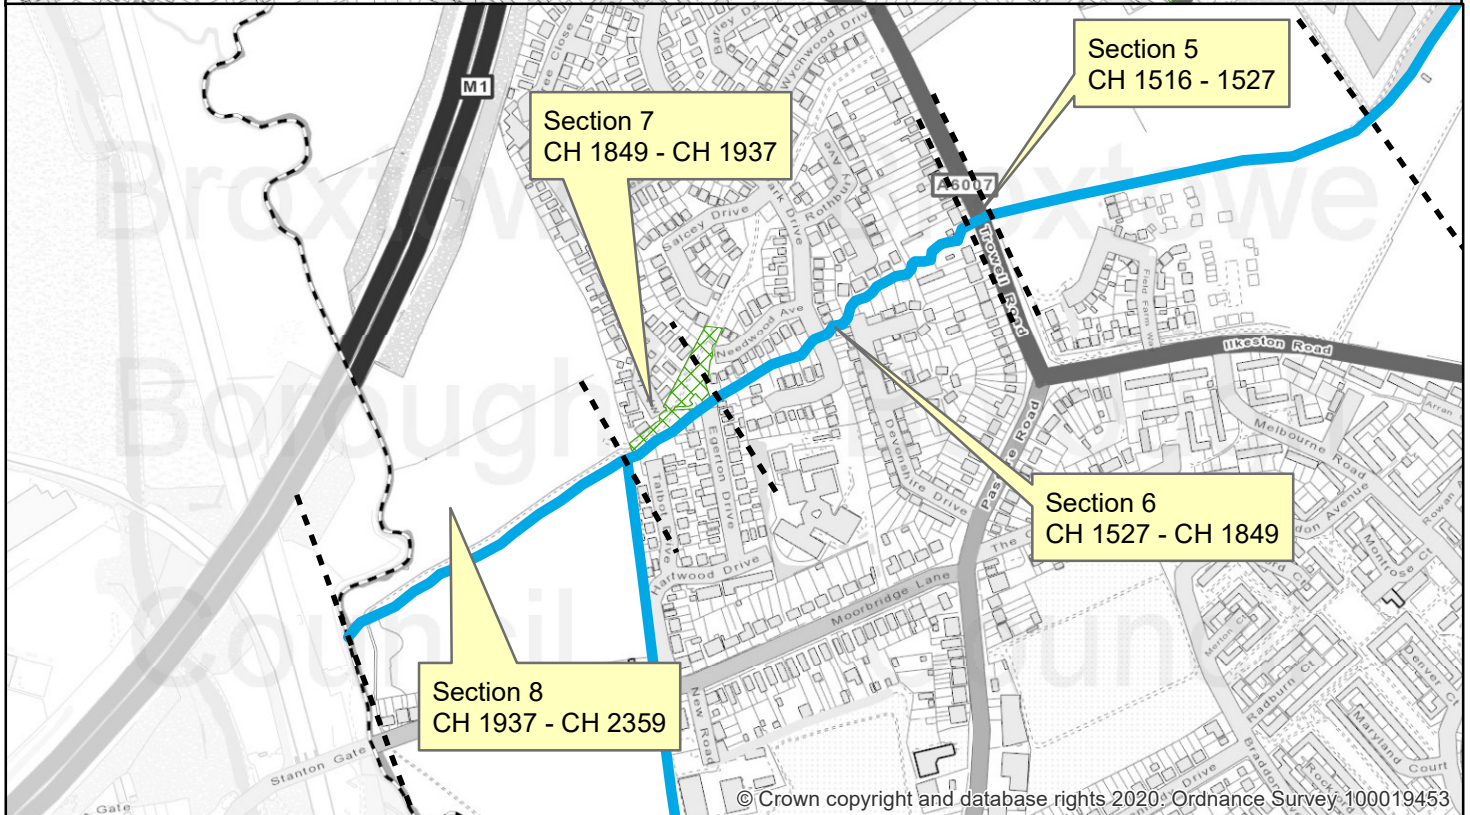

© Crown copyright and database rights 2020. Ordnance Survey 100019453

© Crown copyright and database rights 2020. Ordnance Survey 100019453

Broxtowe
Borough
COUNCIL

Executive Director's Department
Environment
Kimberley Depot, Eastwood Road
Kimberley, Nottingham NG16 2HX
Tel:- 0115 9177777

**Management of Brook
Boundary Brook Stapleford**

Numbered sections with chainages

ECCC-05 REV 1

19/10/2020

1:7,000